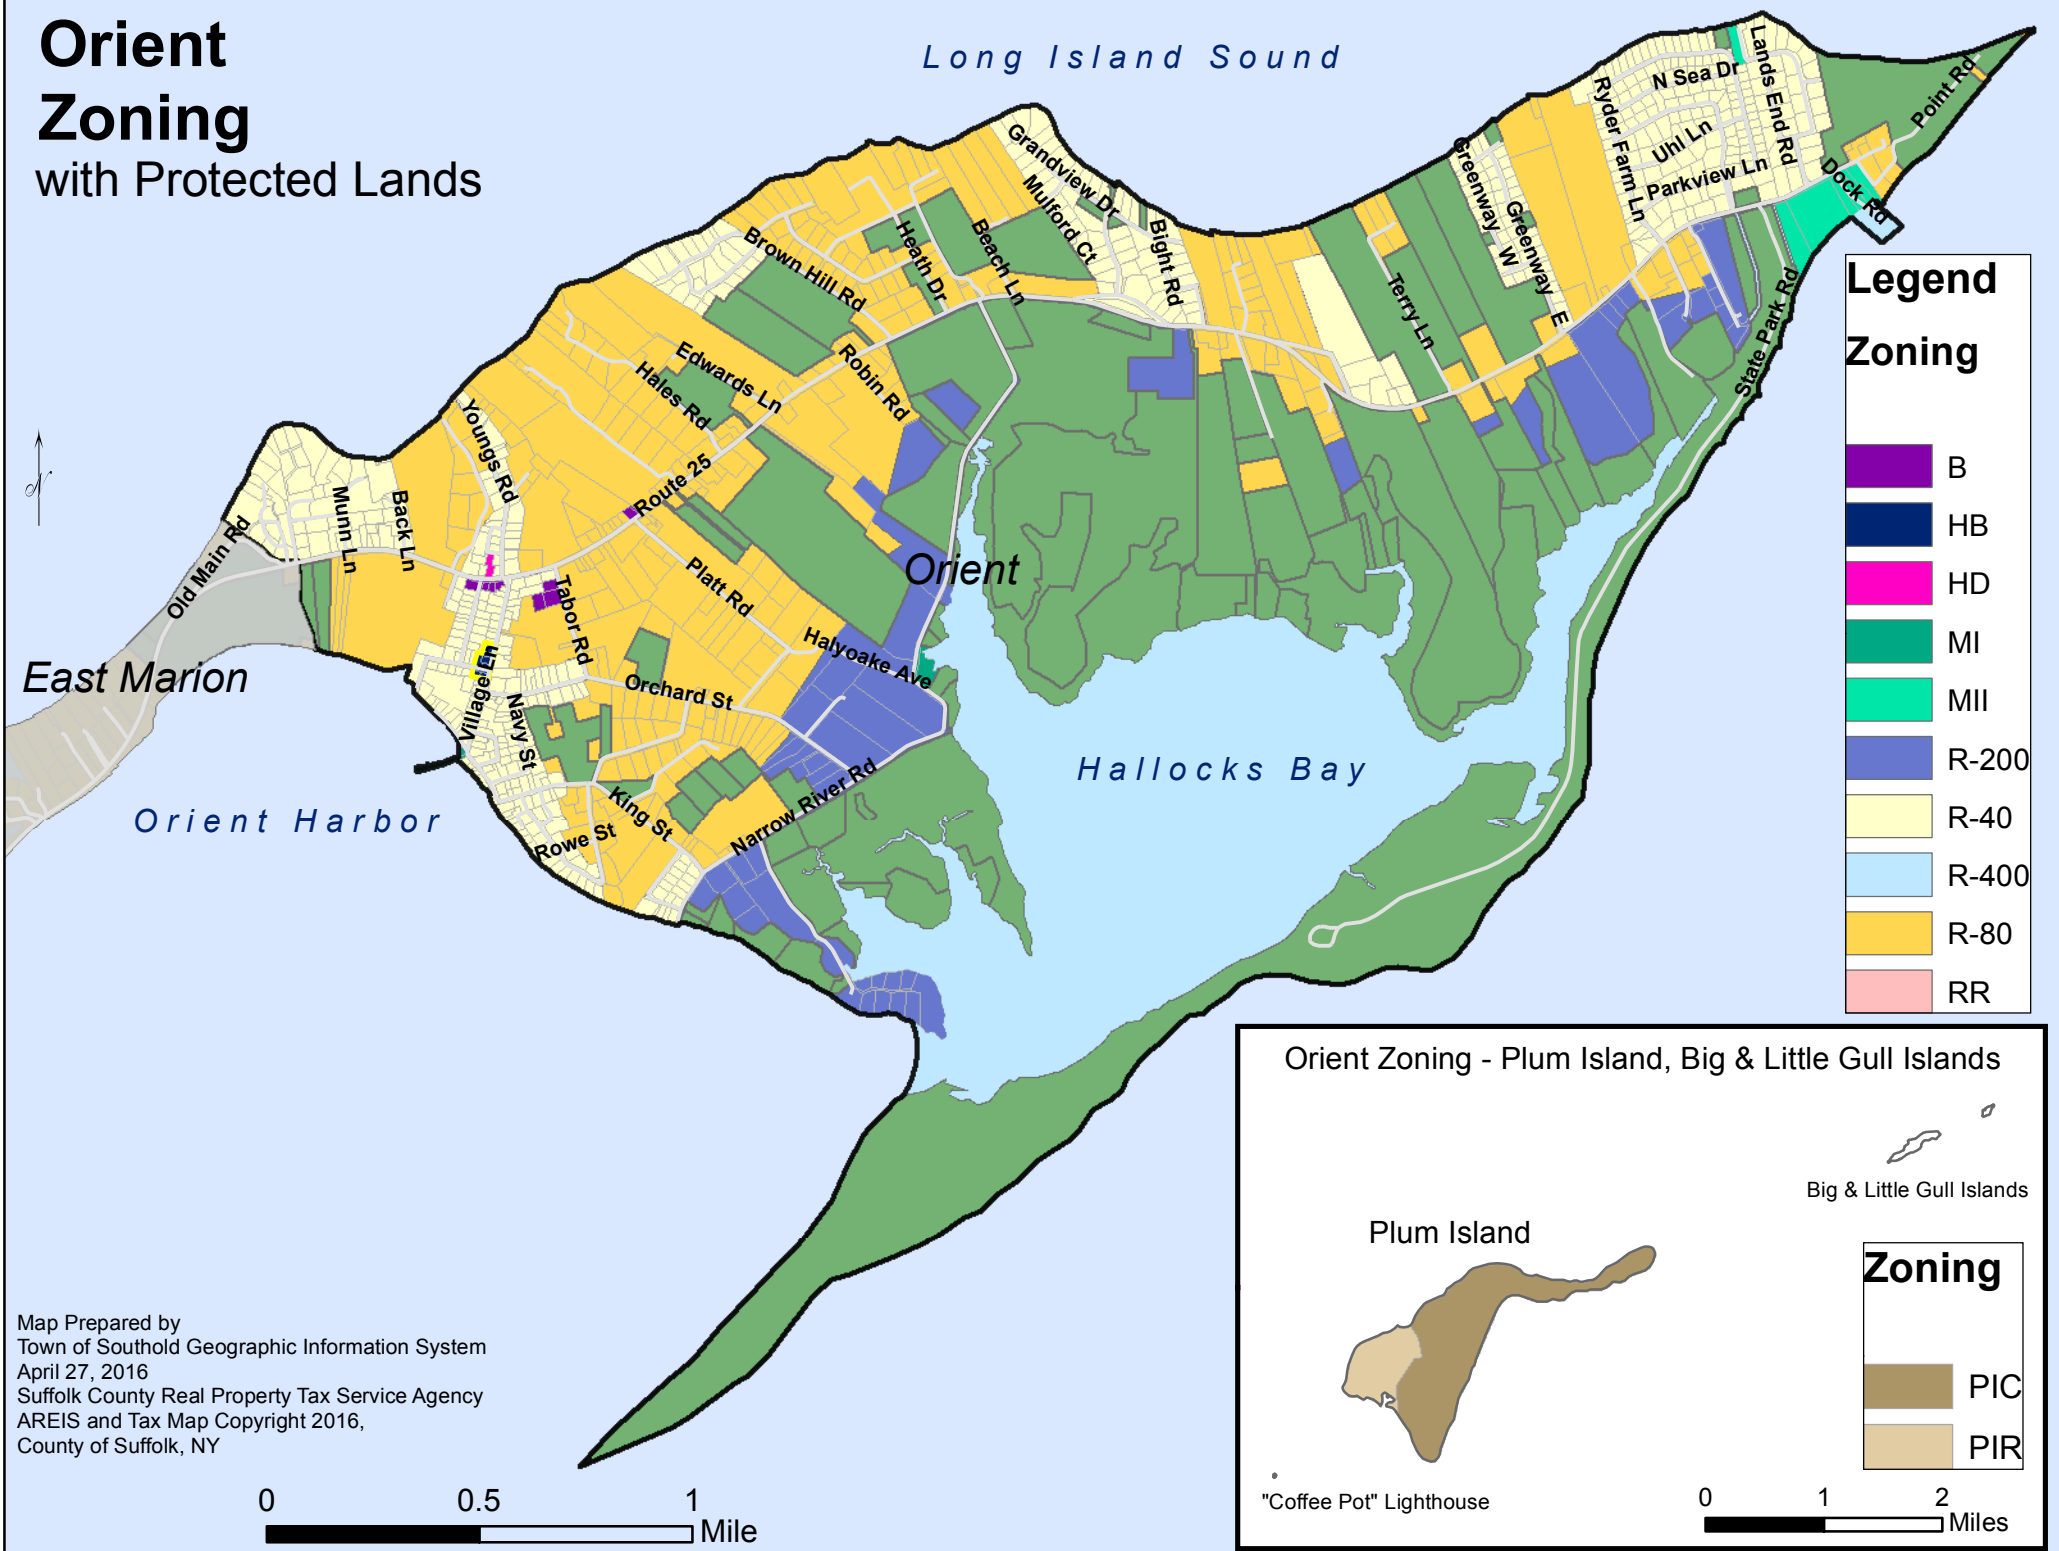

# Orient Zoning

## with Protected Lands

### Legend

0 0.5 1 Mile

"Coffee Pot" Lighthouse 0 1 2 Miles