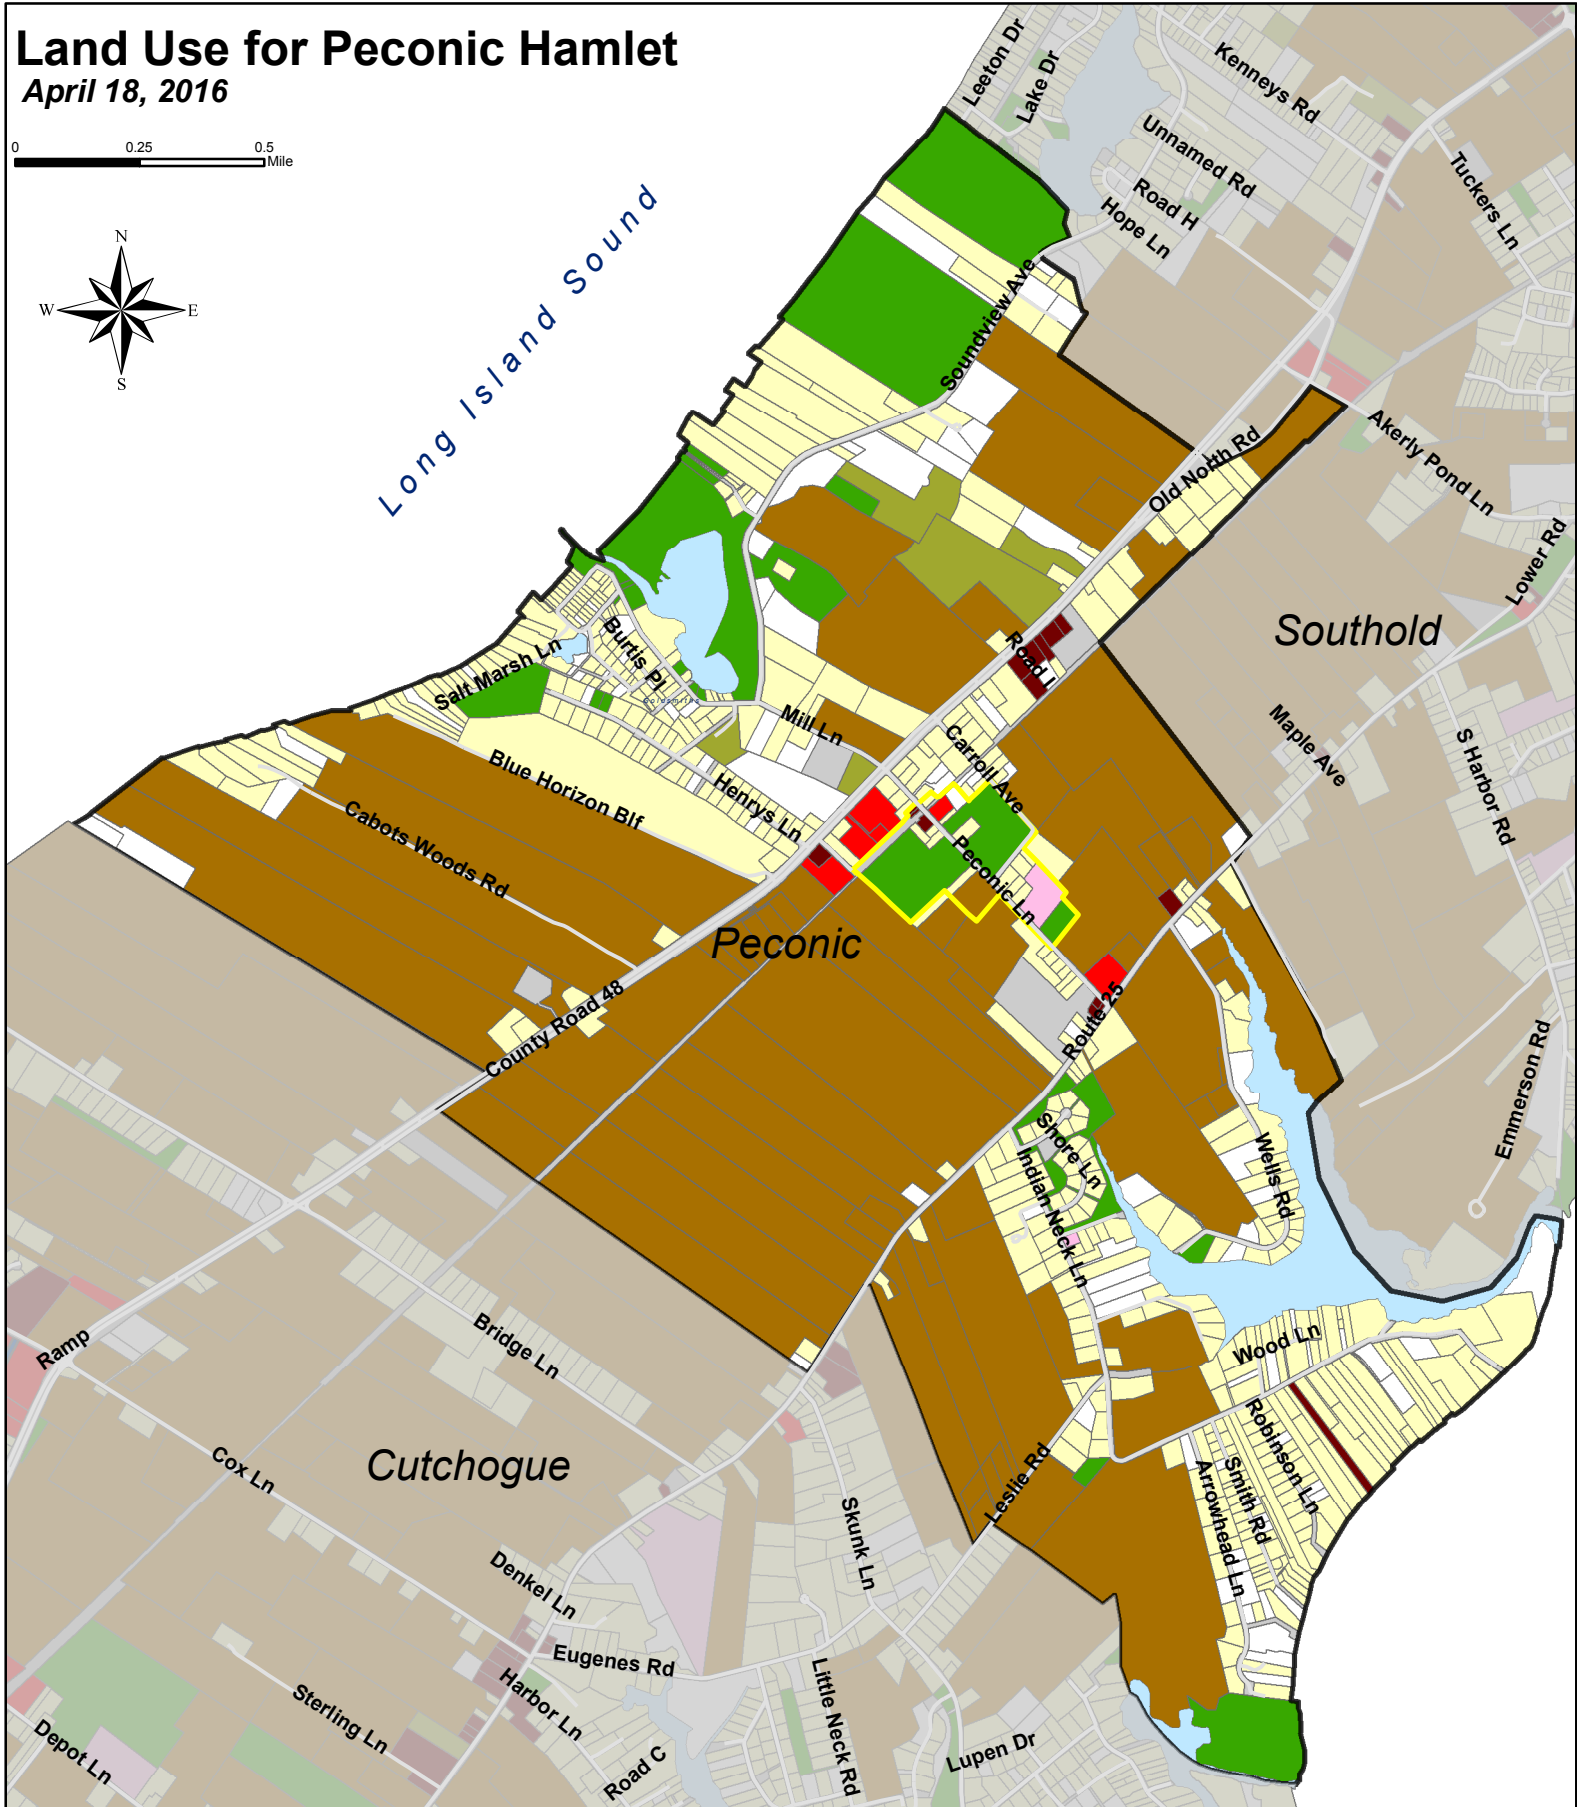

# Land Use for Peconic Hamlet

April 18, 2016

0 0.25 0.5  
Mile

Map Prepared by  
Town of Southold Geographic Information System  
July 29, 2016  
Suffolk County Real Property Tax Service Agency  
AREIS and Tax Map Copyright 2016,  
County of Suffolk, NY

This map is intended for general reference and discussion purposes only, and is not to be used for surveying, legal interpretation or jurisdictional boundaries or other precise purposes. No warranties are made, expressed or implied concerning the accuracy, completeness, reliability, or suitability for any other purposes of the data or information contained or furnished in connection herewith.