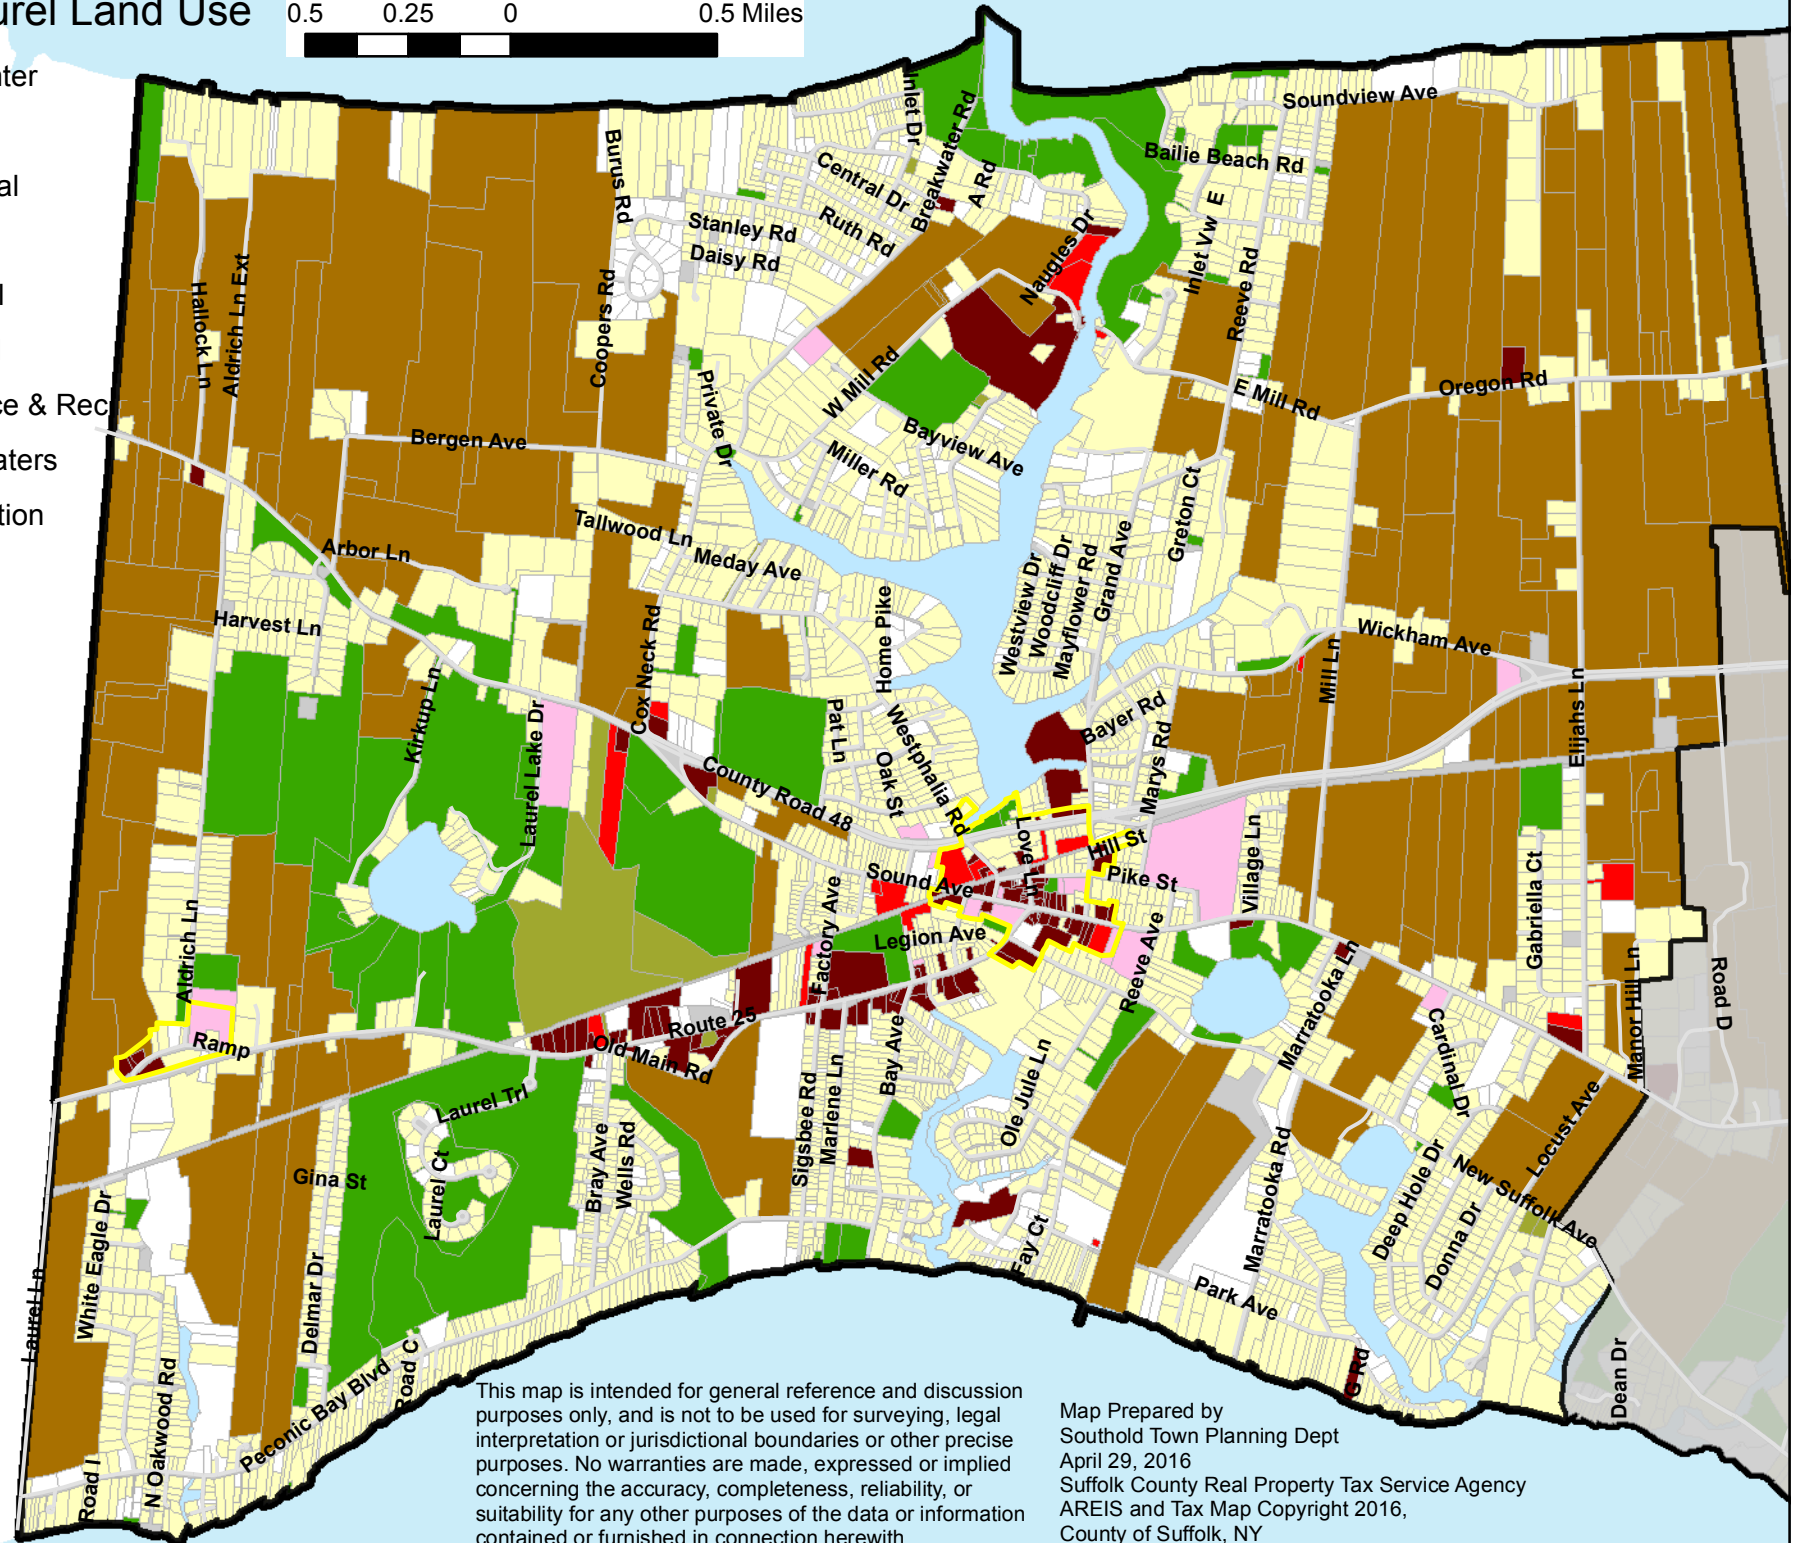

# Mattituck/Laurel Land Use

- HamletCenter
- Agriculture
- Commerical
- Industrial
- Institutional
- Residential
- Open Space & Rec
- Surface Waters
- Transportation
- Utilities
- Vacant

This map is intended for general reference and discussion purposes only, and is not to be used for surveying, legal interpretation or jurisdictional boundaries or other precise purposes. No warranties are made, expressed or implied concerning the accuracy, completeness, reliability, or suitability for any other purposes of the data or information contained or furnished in connection herewith.

Map Prepared by  
 Southold Town Planning Dept  
 April 29, 2016  
 Suffolk County Real Property Tax Service Agency  
 AREIS and Tax Map Copyright 2016,  
 County of Suffolk, NY