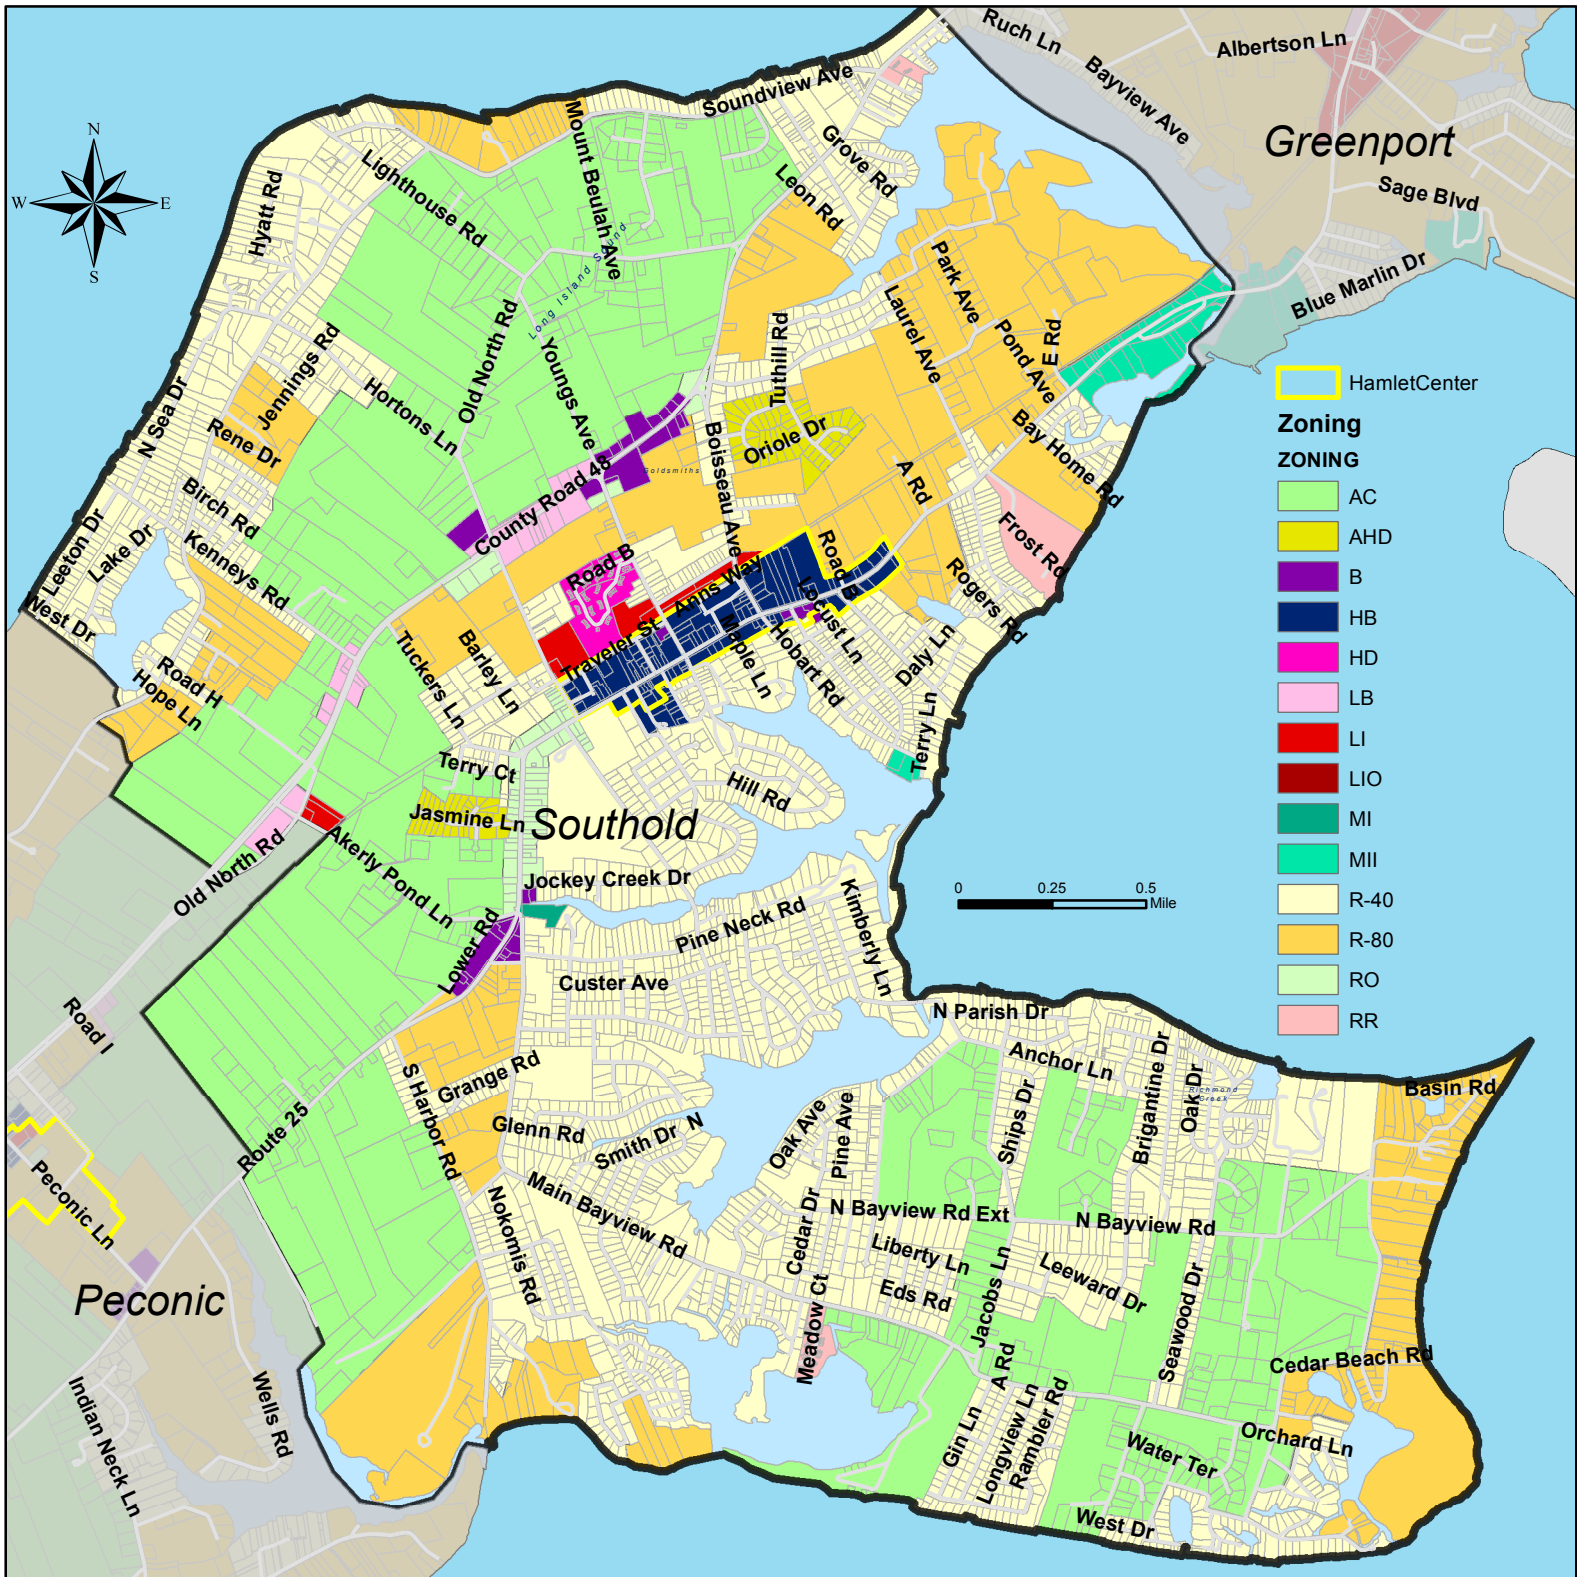

# Zoning for Southold Hamlet

April 18, 2016

Map Prepared by  
 Town of Southold Geographic Information System  
 July 29, 2016  
 Suffolk County Real Property Tax Service Agency  
 AREIS and Tax Map Copyright 2016,  
 County of Suffolk, NY

This map is intended for general reference and discussion purposes only, and is not to be used for surveying, legal interpretation or jurisdictional boundaries or other precise purposes. No warranties are made, expressed or implied concerning the accuracy, completeness, reliability, or suitability for any other purposes of the data or information contained or furnished in connection herewith.